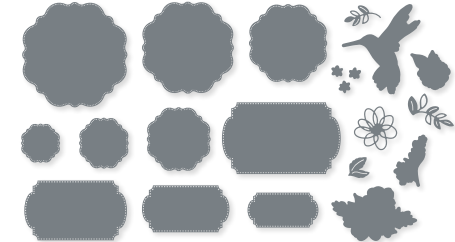

10%
BUNDLED SAVINGS

STIPPLED ROSES BUNDLE

162667 | ~~\$60.00~~ \$54.00

Cling • Stippled Roses Stamp Set (p. 64) + Stippled Roses Dies

SUBMARINE LIFE BUILDER PUNCH
162534 | \$22.00
Largest image: 2-1/4" x 1-3/4" (5.7 x 4.4 cm).