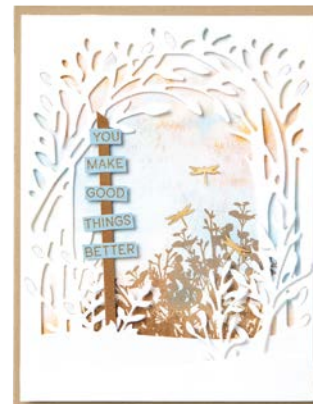

10%
 BUNDLED SAVINGS

BRIGHT SKIES BUNDLE
 162794 | ~~\$54.00~~ \$48.50
 Photopolymer •
 Bright Skies Stamp Set (p. 51) + Bright Skies Dies

CUTEST COWS BUILDER PUNCH
 162896 | \$22.00
 Largest image: 1-7/8" x 1-1/4" (4.8 x 3.2 cm).