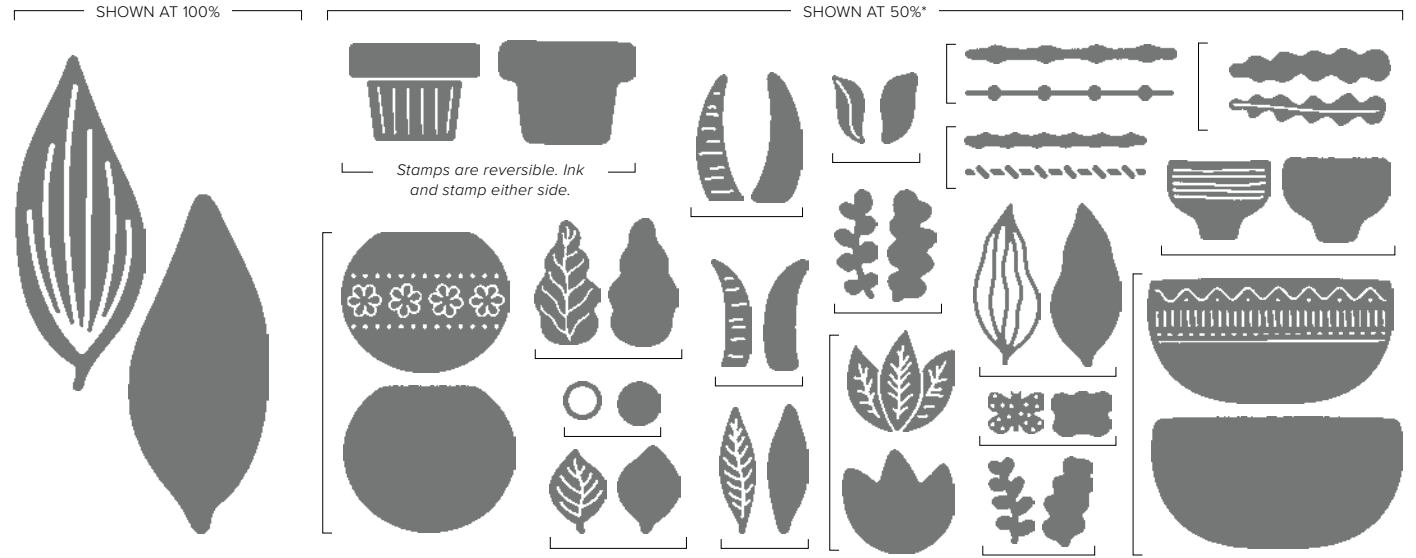

Get twice the fun and value with Reversibles! They're photopolymer stamps with images on both sides of the stamp.

Æ Ç Æ B & ?) ! ! ~ # ::
A B C D E
F G H I J
K L L M
N N O O P Q
R R S S T T
U V W X Y Z

MINI ALPHABET DIES
162934 | $31.00
Use with a Stampin' Cut & Emboss Machine (p. 66). 3 dies. Each die cuts multiple pieces: alphabetic letters, punctuation, diacritics. Largest letter size: 1/2" x 3/4" (1.3 x 1.9 cm).