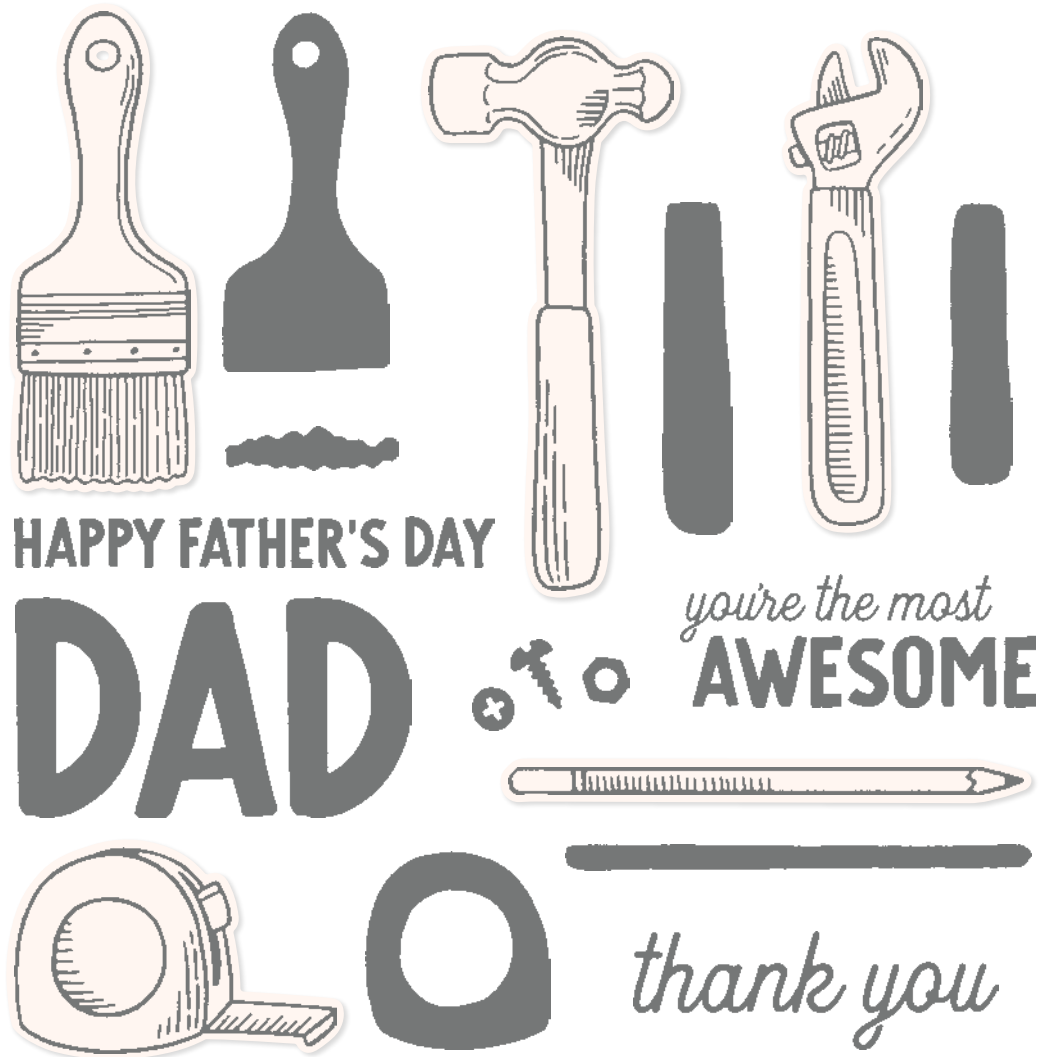

TRUSTY TOOLS • 163274 | $24.00

16 photopolymer stamps (suggested clear blocks: b, d, h) • Two-Step •

○ Coordinates with Trusty Tools Dies