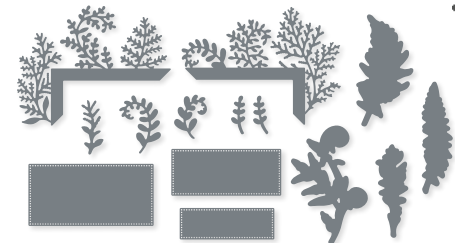

WILD FERNS DIES • 162654 | $33.00
13 dies. Largest die: 3-1/4" x 2-1/2" (8.3 x 6.4 cm).

10%
BUNDLED SAVINGS

WILD FERNS BUNDLE
162655 | ~~$57.00~~ $51.25
Cling
Wild Ferns Stamp Set (p. 21) + Wild Ferns Dies