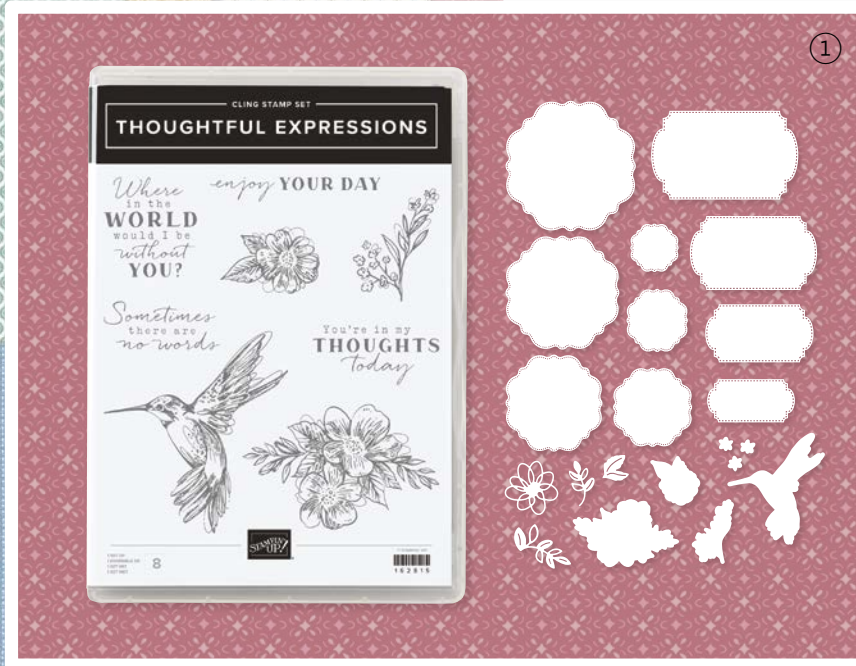

WILD WHEAT

MOSSY MEADOW

LOST LAGOON

BOHO BLUE

MOODY MAUVE

BUBBLE BATH

poetic expressions

SUITE COLLECTION