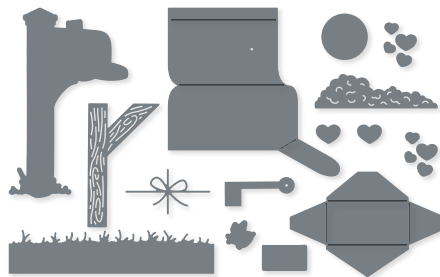

SENDING LOVE DIES • 162879 | $35.00
15 dies. Largest die: 3-7/16" x 4-15/16"
(9.8 x 12.5 cm).

10%
BUNDLED SAVINGS

SENDING LOVE BUNDLE

162880 | ~~$60.00~~ $54.00

Cling • Sending Love Stamp Set (p. 11) + Sending Love Dies