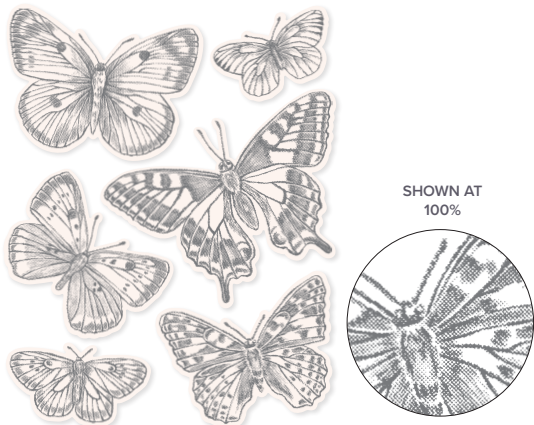

BUTTERFLY BRILLIANCE BUNDLE

10% BUNDLED SAVINGS

155821 | ~~$61.00~~ **$54.75**

The Butterfly Brilliance Bundle includes the Butterfly Brilliance Cling Stamp Set and the Brilliant Wings Dies.

GET 'EM EARLY! The Butterfly Brilliance Bundle will be featured in the 2021 Annual Catalog, but now's your chance to get it before the official release!

ARTWORK SHOWN AT 35%

BUTTERFLY BRILLIANCE CLING STAMP SET

155092 | $17.00

1 cling stamp | Coordinates with the Brilliant Wings Dies (suggested clear block: f)