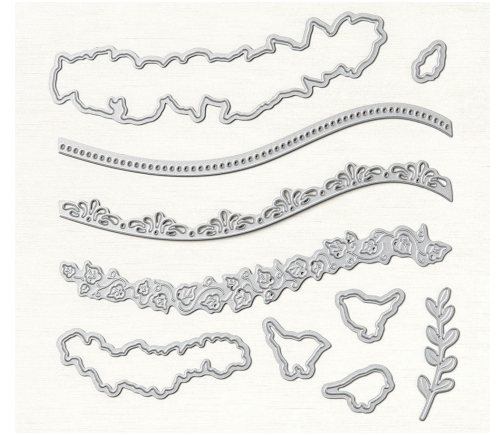

# Curvy Celebrations

Exclusive and Early-Release Products

• AVAILABLE 3 NOVEMBER UNTIL 4 JANUARY •

With curved-edge dies, stamps for every season, and double-sided patterned paper, the Quite Curvy Variety Bundle has everything you need to craft the perfect project.

## QUITE CURVY BUNDLE

156228 ~~\$46.00~~ **\$41.25** • Available in French  
The Quite Curvy Bundle includes the Quite Curvy Stamp Set and the Curvy Dies.

STAMP ARTWORK SHOWN AT 60%

ACTUAL SIZE

### QUITE CURVY STAMP SET

(suggested clear blocks: a, b, d, h, i)  
12 photopolymer stamps • Available in French  
Coordinates with the Curvy Dies

### CURVY DIES

10 dies. Largest die: 5-1/4" x 1-1/2" (13.3 x 3.8 cm)  
Coordinates with Quite Curvy Stamp Set and Curvy Christmas Stamp Set