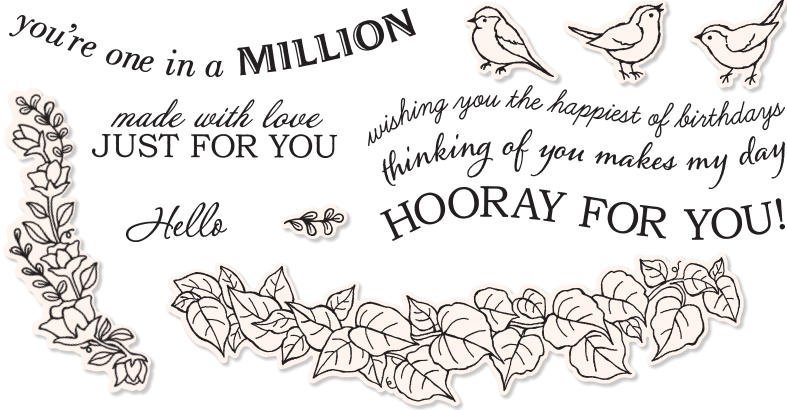

## QUITE CURVY BUNDLE

156228 ~~\$46.00~~ **\$41.25** • Available in French  
The Quite Curvy Bundle includes the Quite Curvy Stamp Set and the Curvy Dies.

STAMP ARTWORK SHOWN AT 60%

ACTUAL SIZE

### CURVY DIES

10 dies. Largest die: 5-1/4" x 1-1/2" (13.3 x 3.8 cm)  
Coordinates with Quite Curvy Stamp Set and Curvy Christmas Stamp Set