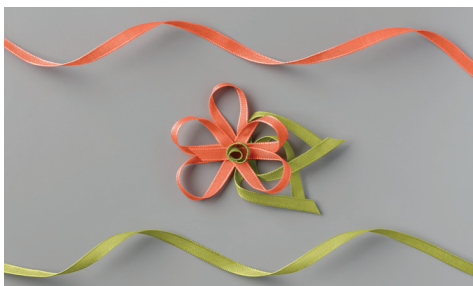

ORNATE GARDEN RIBBON COMBO PACK

152479 **$7.00**

2 spools: 1 each of 2 colors (Old Olive, Terracotta Tile).

1/4" (6.4 mm) wide. 5 yards (4.6 m) per spool.