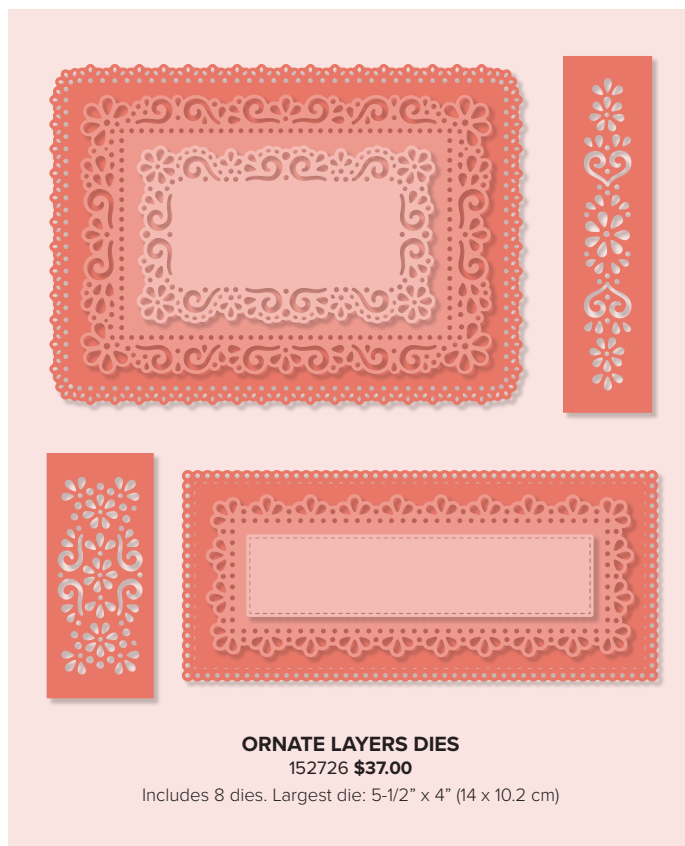

ORNATE LAYERS DIES

152726 **$37.00**

Includes 8 dies. Largest die: 5-1/2" x 4" (14 x 10.2 cm)