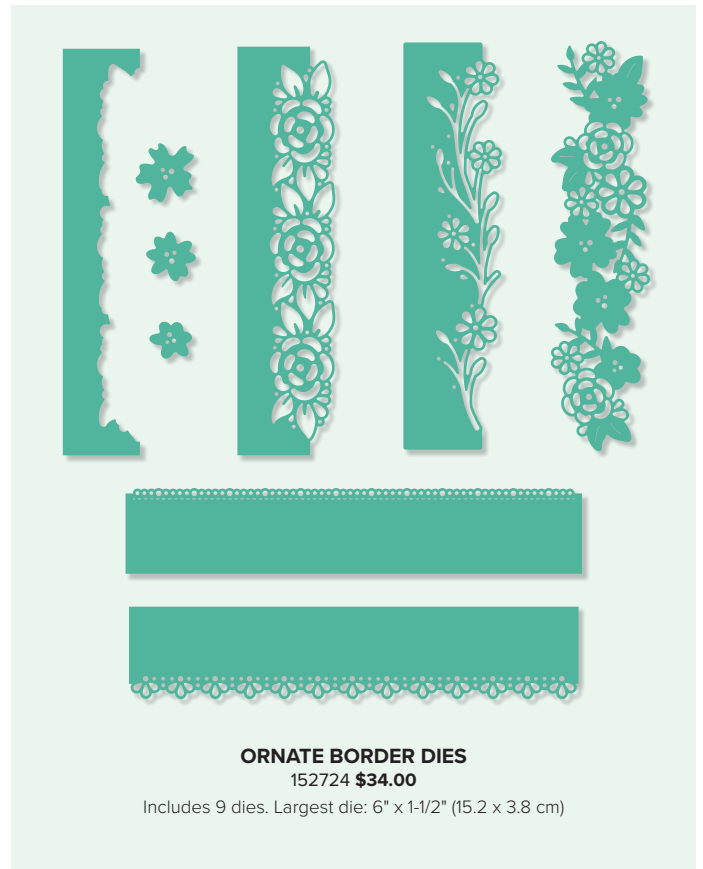

## ORNATE BORDER DIES

152724 **\$34.00**

Includes 9 dies. Largest die: 6" x 1-1/2" (15.2 x 3.8 cm)